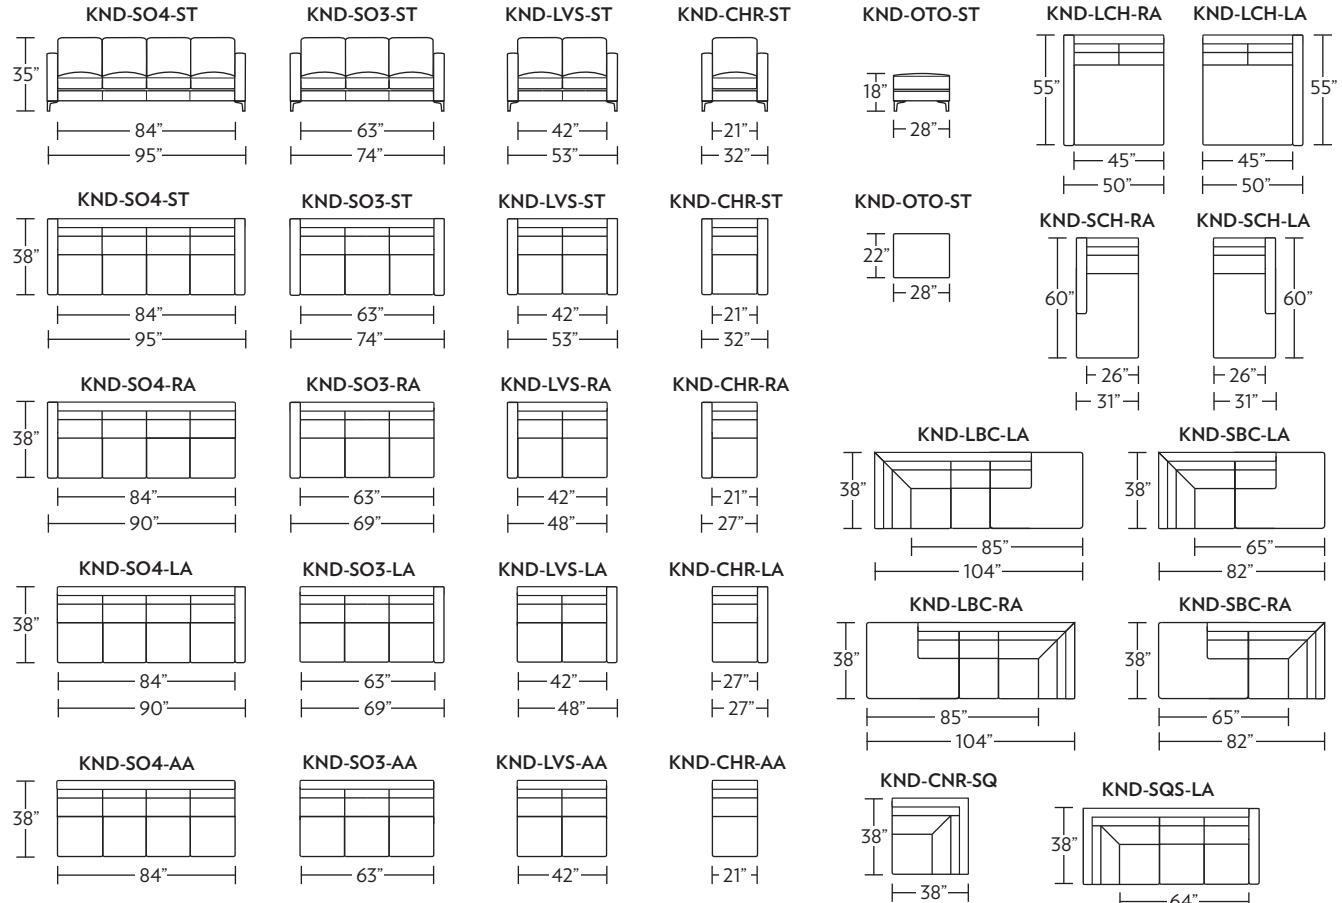

Suggested Configurations

Scale: 1/8 inch = 1 foot
All dimensions are approximate and subject to change.
Specify Components from the sitting position.