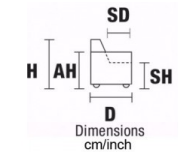

**AH** Arm Height | **H** Height | **SH** Seat Height | **MH** Maximum Height | **D** Deep | **SD** Seat Depth | **MD** Maximum Deep | **W** Width

D 98/38.6"  
 H 83/32.7" AH 59/23.2"  
 SH 45/17.7" SD 54/21.3"

						
W 310/122" V343	W 280/110.2" V347	W 240/94.5" V314	W 220/86.6" V304	W 201/79.1" V300	W 175/68.9" V200	
3 SEATER PLUS EXTRA	3 SEATER EXTRA	3 SEATER MAXI	3 SEATER PLUS	3 SEATER	2 SEATER	
						
W 97/38.2" V100	W 223/87.8" V316	W 223/87.8" V317	W 184/72.4" V302	W 184/72.4" V303	W 261/102.8" D 111/43.7" V406	W 261/102.8" D 111/43.7" V407
ARMCHAIR	LHF 3 SEATER MAXI	RHF 3 SEATER MAXI	LHF 3 SEATER	RHF 3 SEATER	LHF CORNER CHAIR MERIDIAN	RHF CORNER CHAIR MERIDIAN
						
W 221/87" D 111/43.7" V425	W 221/87" D 111/43.7" V426	W 111/43.7" D 111/43.7" V400	W 85/33.5" D 60/23.6" V600	W 82/32,1" V103	W 102/40" V131	
LHF CORNER CHAIR MERIDIAN MINI	RHF CORNER CHAIR MERIDIAN MINI	CORNER	FOOTSTOOL	ARMLESS CHAIR	ARMLESS CHAIR MAXI	
						
W 120/47" D 85/33" V601						
BENCH						