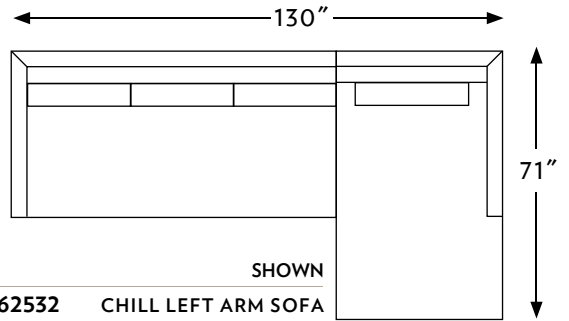

THE CHILL

N·C MADE

FURNITURE · HAND-BUILT

CONFIGURATIONS		WIDTH	DEPTH	HEIGHT
62505	CHILL OTTOMAN	41 IN.	27 IN.	15 IN.
62509	CHILL CORNER CHAIR	44 IN.	44 IN.	34 IN.
62510	CHILL TWO ARM CHAIR	52 IN.	44 IN.	34 IN.
62511	CHILL RIGHT ARM CHAIR	48 IN.	44 IN.	34 IN.
62512	CHILL LEFT ARM CHAIR	48 IN.	44 IN.	34 IN.
62513	CHILL ARMLESS CHAIR	41 IN.	44 IN.	34 IN.
62521	CHILL RIGHT ARM LOVESEAT	60 IN.	44 IN.	34 IN.
62522	CHILL LEFT ARM LOVESEAT	60 IN.	44 IN.	34 IN.
62523	CHILL ARMLESS LOVESEAT	56 IN.	44 IN.	34 IN.
62530	CHILL TWO ARM SOFA	90 IN.	44 IN.	34 IN.
62531	CHILL RIGHT ARM SOFA	86 IN.	44 IN.	34 IN.
62532	CHILL LEFT ARM SOFA	86 IN.	44 IN.	34 IN.
62533	CHILL ARMLESS SOFA	82 IN.	44 IN.	34 IN.
62561	CHILL RIGHT ARM CHAISE LOUNGE	44 IN.	71 IN.	34 IN.
62562	CHILL LEFT ARM CHAISE LOUNGE	44 IN.	71 IN.	34 IN.

MUST SPECIFY WITH OR WITHOUT WELT

THE CHILL

625 CHILL | 1:60 SCALE SHOWN

SHOWN
 62532 CHILL LEFT ARM SOFA
 62561 R. ARM CHAISE LOUNGE

62505 | CHILL OTTOMAN
 TOTAL | W41" D27" H15"
 SEAT | W" D" H"
 ARMS | --- --- ---

62509 | CHILL CORNER CHAIR
 TOTAL | W44" D44" H34"
 SEAT | W41" D24" H15"
 ARMS | --- --- ---

62510 | CHILL TWO ARM CHAIR
 TOTAL | W52" D44" H34"
 SEAT | W40" D24" H15"
 ARMS | --- --- H24"

62511 | CHILL RIGHT ARM CHAIR
 TOTAL | W48" D44" H34"
 SEAT | W40" D24" H15"
 ARMS | --- --- H24"

62522 | LEFT ARM LOVESEAT
 TOTAL | W60" D44" H34"
 SEAT | W55" D24" H15"
 ARMS | --- --- H24"

62523 | ARMLESS LOVESEAT
 TOTAL | W56" D44" H34"
 SEAT | W56" D24" H15"
 ARMS | --- --- H24"

62530 | CHILL TWO ARM SOFA
 TOTAL | W90" D44" H34"
 SEAT | W81" D24" H15"
 ARMS | --- --- H24"