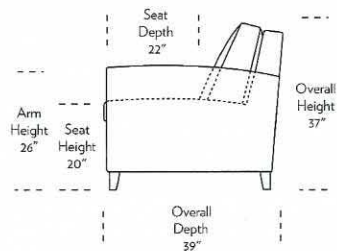

Standard Comfort Sleeper®

Features:

- Featuring the patented Tiffany 24/7™ platform sleep system
- Room to stretch out with true 80 inches of bedroom-length sleeping surface
- Ultimate comfort on four inches of plush, high-density foam mattress
- Zero wall clearance
- Quick-ship delivery
- Single-needle top-stitch
- High-density, high-resiliency foam seat cushions
- Loose back and seat cushions
- Lifetime warranty on frame
- 10-year mechanism warranty

Mattress Options:

- Premier with Crypton™ ticking
- Gel
- Tempur-Pedic®

Cushion Options:

- High-density, high-resiliency foam seat cushions encased in down and down back cushions available

Leg Options:

- Wood legs available in Acorn, Espresso or Walnut finish

Please use actual leather, fabric, Crypton®, Sunbrella® and Ultrasuede® swatches when specifying furniture as the colors shown may vary due to the printing process.

* Picture shows left arm seated. Please specify left or right arm seated when ordering.

All orders are in seated position.

† Dotted lines for Queen Plus sizes indicate the number of seats. All dimensions are approximate and subject to change.

‡ Chaise lifts up to reveal hidden storage space. • Storage