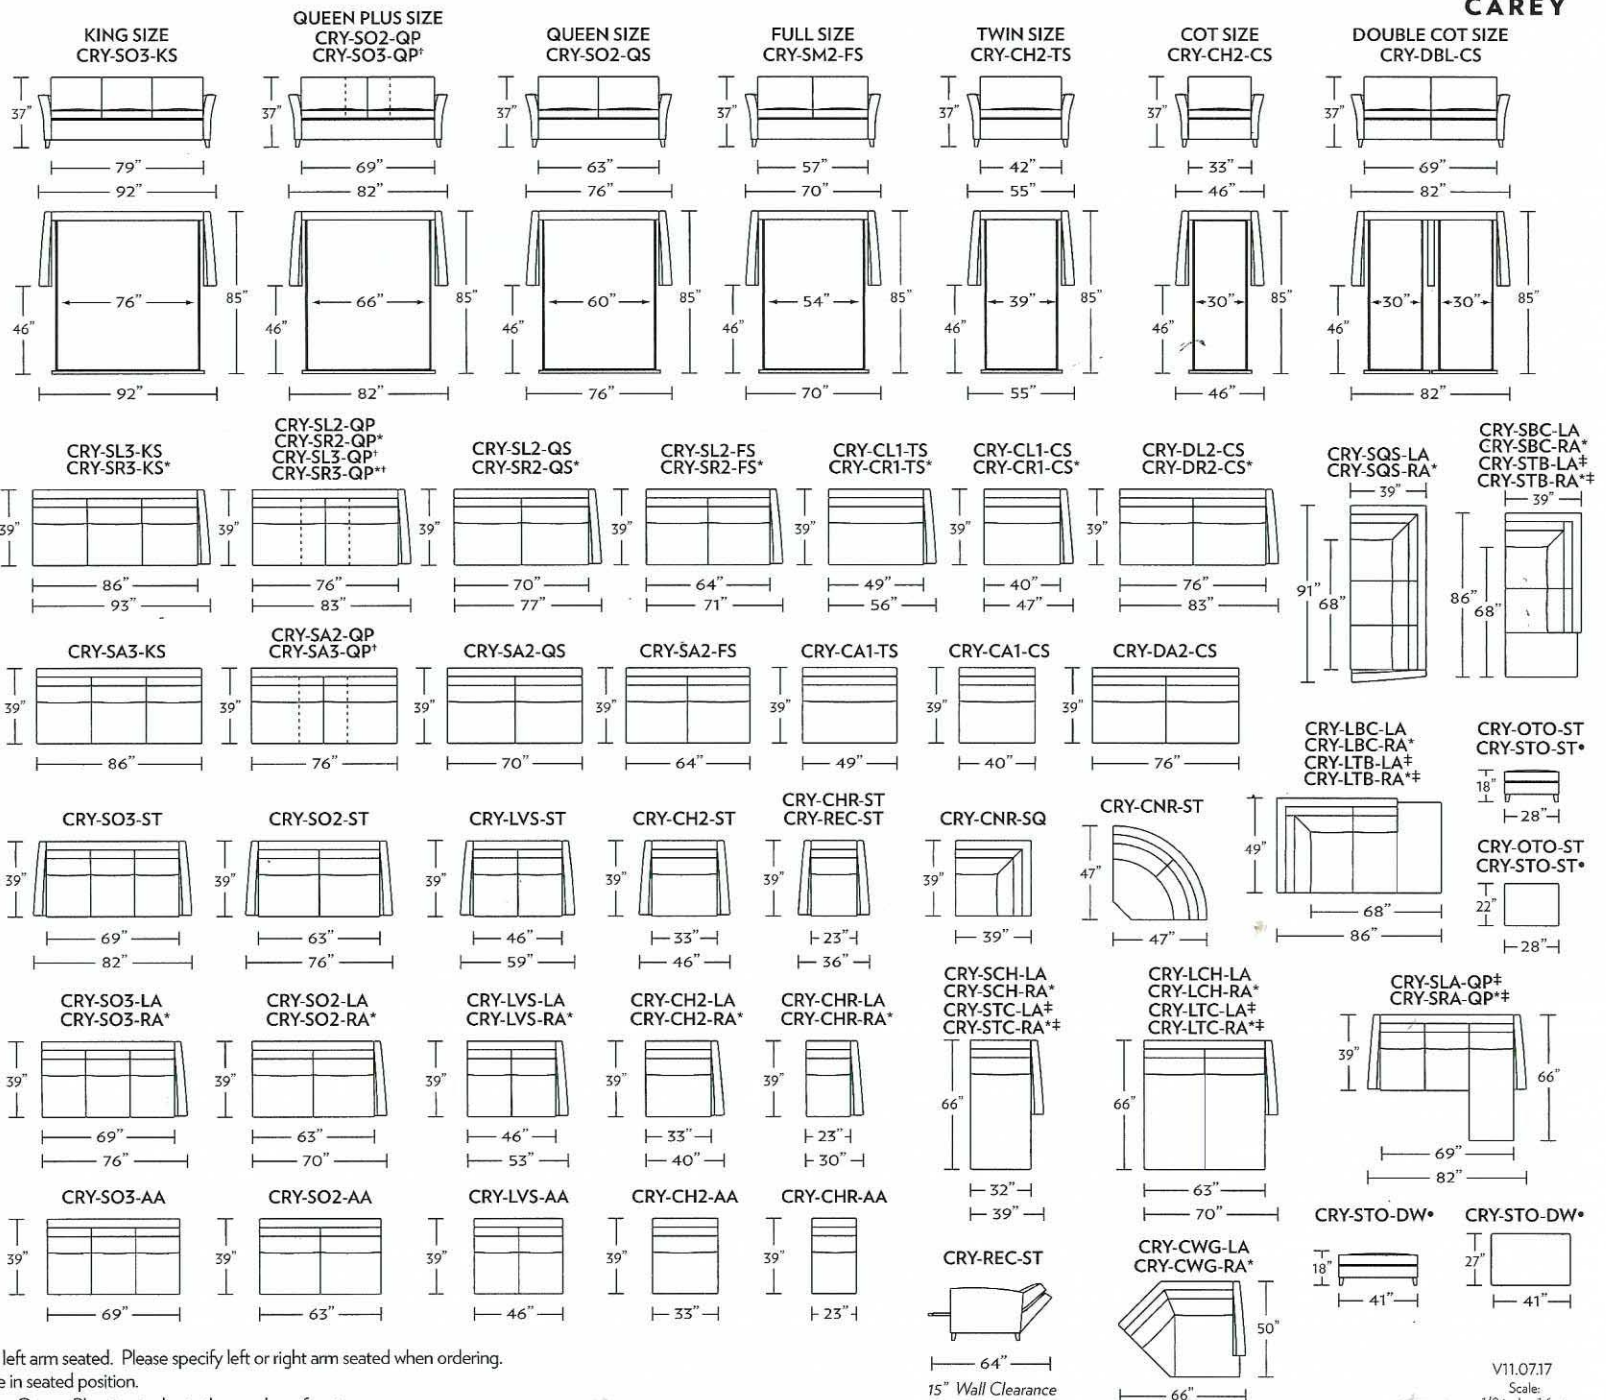

Standard Comfort Sleeper®

Features:

- Featuring the patented Tiffany 24/7™ platform sleep system
- Room to stretch out with true 80 inches of bedroom-length sleeping surface
- Ultimate comfort on four inches of plush, high-density foam mattress
- Zero wall clearance
- Quick-ship delivery
- Single-needle top-stitch
- High-density, high-resiliency foam seat cushions
- Loose back and seat cushions
- Lifetime warranty on frame
- 10-year mechanism warranty

Mattress Options:

- Premier with Crypton™ ticking
- Gel
- Tempur-Pedic®

Cushion Options:

- High-density, high-resiliency foam seat cushions encased in down and down back cushions available

Leg Options:

- Wood legs available in Acorn, Espresso or Walnut finish

Please use actual leather, fabric, Crypton®, Sunbrella® and Ultrasuede® swatches when specifying furniture as the colors shown may vary due to the printing process.

* Picture shows left arm seated. Please specify left or right arm seated when ordering.

All orders are in seated position.

† Dotted lines for Queen Plus sizes indicate the number of seats. All dimensions are approximate and subject to change.

‡ Chaise lifts up to reveal hidden storage space. • Storage