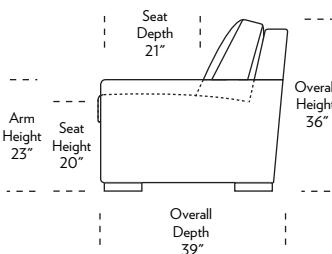

OLSON

Standard Comfort Sleeper®

Features:

- Featuring the patented Tiffany 24/7™ platform sleep system
- Room to stretch out with true 80 inches of bedroom-length sleeping surface
- Ultimate comfort on five inches of plush, high-density foam mattress
- Under-sofa dust covers keeps dust and dirt from ever touching the mattress
- Zero wall clearance
- Quick-ship delivery
- Double-needle top-stitch
- High-density, high-resiliency foam seat cushions
- Loose back and seat cushions
- Lifetime warranty on frame
- 10-year mechanism warranty

Mattress Options:

- Premier with Crypton™ ticking
- Gel
- Tempur-Pedic®

Options:

- High-density, high-resiliency foam seat cushions encased in down and down back cushions available
- Wood legs available in Acorn, Espresso or Walnut finish
- Nailhead trim available in Antique Brass, Chrome or Pewter finish (deck only)

Please use actual leather, fabric, Crypton®, Sunbrella® and Ultrasuede® swatches when specifying furniture as the colors shown may vary due to the printing process.

* Picture shows left arm seated. Please specify left or right arm seated when ordering.
All orders are in seated position.

† Dotted lines for Queen Plus sizes indicates the number of seats.

All dimensions are approximate and subject to change.

‡ Chaise lifts up to reveal hidden storage space. • Storage