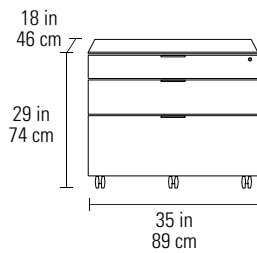

6916 LATERAL FILE CABINET

- Locking cabinet with two storage drawers and a file drawer
- File drawer can accommodate hanging letter and/or legal files
- Cabinet rests on locking casters

Dimensions 29H x 35 x 18 in | 74H x 89 x 46 cm
File Drawer Capacity 75 lbs | 34 kg
Weight 139 lbs | 63 kg