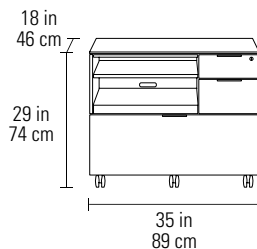

Dimensions 29H x 48 x 24 in | 74H x 122 x 61 cm
Top Capacity 65 lbs | 30 kg
Weight 101 lbs | 46 kg

6907 MOBILE FILE PEDESTAL

- Three drawers are secured with one lock
- Two storage drawers and one letter/legal file drawer
- Pedestal rests on locking casters
- Designed to fit neatly under the Sigma Desk 6901

Dimensions 25.5H x 15.75 x 21 in | 64H x 40 x 53 cm
Weight 64 lbs | 29 kg

6916 LATERAL FILE CABINET

- Locking cabinet with two storage drawers and a file drawer
- File drawer can accommodate hanging letter and/or legal files
- Cabinet rests on locking casters

Dimensions 29H x 35 x 18 in | 74H x 89 x 46 cm
File Drawer Capacity 75 lbs | 34 kg
Weight 139 lbs | 63 kg

6917 MULTIFUNCTION CABINET

- Cabinet includes two storage drawers and a file drawer for letter/legal hanging files
- Open compartment features a pullout printer tray and adjustable paper shelf
- Integrated lock keeps contents secure
- Perfect all-purpose piece for a small office

Dimensions 29H x 35 x 18 in | 74H x 89 x 46 cm
Printer Compartment 10.25H x 21.5 x 17.25 in | 26.4H x 55.4 x 43.7 cm
Printer Tray Capacity 20 lbs | 9 kg
File Drawer Capacity 75 lbs | 34 kg
Weight 133 lbs | 60 kg