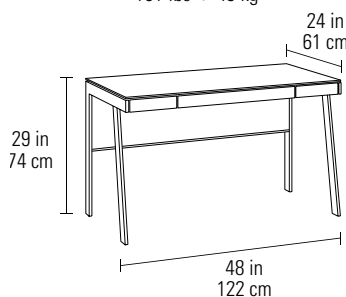

Dimensions 29H x 66 x 24 in | 74H x 168 x 61 cm
Top Capacity 75 lbs | 34 kg
Weight 131 lbs | 59 kg

6902 RETURN

- Connects to Sigma Desk 6901 to extend the workspace
- Creates a convenient space for cross-desk collaboration

Dimensions 29H x 42 x 18 in | 74H x 107 x 46 cm
Top Capacity 50 lbs | 23 kg
Weight 41 lbs | 19 kg

6903 COMPACT DESK

- Integrated system drawer front flips down for use with a keyboard and mouse
- Easy-access front and back panels tilt or remove for access to concealed wiring
- A wire management ledge provides space for a power strip and connections

Dimensions 29H x 48 x 24 in | 74H x 122 x 61 cm
Top Capacity 65 lbs | 30 kg
Weight 101 lbs | 46 kg

6907 MOBILE FILE PEDESTAL

- Three drawers are secured with one lock
- Two storage drawers and one letter/legal file drawer
- Pedestal rests on locking casters
- Designed to fit neatly under the Sigma Desk 6901

Dimensions 25.5H x 15.75 x 21 in | 64H x 40 x 53 cm
Weight 64 lbs | 29 kg

6916 LATERAL FILE CABINET

- Locking cabinet with two storage drawers and a file drawer
- File drawer can accommodate hanging letter and/or legal files
- Cabinet rests on locking casters