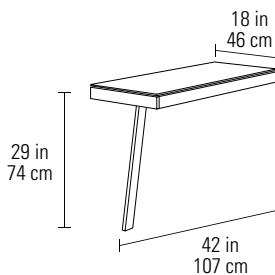

Dimensions 29H x 66 x 24 in | 74H x 168 x 61 cm
Top Capacity 75 lbs | 34 kg
Weight 131 lbs | 59 kg

6902 RETURN

- Connects to Sigma Desk 6901 to extend the workspace
- Creates a convenient space for cross-desk collaboration

Dimensions 29H x 42 x 18 in | 74H x 107 x 46 cm
Top Capacity 50 lbs | 23 kg
Weight 41 lbs | 19 kg

6903 COMPACT DESK

- Integrated system drawer front flips down for use with a keyboard and mouse
- Easy-access front and back panels tilt or remove for access to concealed wiring
- A wire management ledge provides space for a power strip and connections

Dimensions 29H x 48 x 24 in | 74H x 122 x 61 cm
Top Capacity 65 lbs | 30 kg
Weight 101 lbs | 46 kg

6907 MOBILE FILE PEDESTAL

- Three drawers are secured with one lock
- Two storage drawers and one letter/legal file drawer
- Pedestal rests on locking casters
- Designed to fit neatly under the Sigma Desk 6901

Dimensions 25.5H x 15.75 x 21 in | 64H x 40 x 53 cm
Weight 64 lbs | 29 kg

6916 LATERAL FILE CABINET

- Locking cabinet with two storage drawers and a file drawer
- File drawer can accommodate hanging letter and/or legal files
- Cabinet rests on locking casters