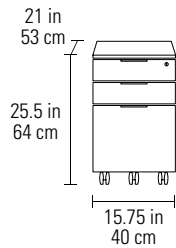

Dimensions 29H x 66 x 24 in | 74H x 168 x 61 cm
Top Capacity 75 lbs | 34 kg
Weight 131 lbs | 59 kg

6902 RETURN

- Connects to Sigma Desk 6901 to extend the workspace
- Creates a convenient space for cross-desk collaboration

Dimensions 29H x 42 x 18 in | 74H x 107 x 46 cm
Top Capacity 50 lbs | 23 kg
Weight 41 lbs | 19 kg

6903 COMPACT DESK

- Integrated system drawer front flips down for use with a keyboard and mouse
- Easy-access front and back panels tilt or remove for access to concealed wiring
- A wire management ledge provides space for a power strip and connections

Dimensions 29H x 48 x 24 in | 74H x 122 x 61 cm
Top Capacity 65 lbs | 30 kg
Weight 101 lbs | 46 kg

6907 MOBILE FILE PEDESTAL

- Three drawers are secured with one lock
- Two storage drawers and one letter/legal file drawer
- Pedestal rests on locking casters
- Designed to fit neatly under the Sigma Desk 6901

Dimensions 25.5H x 15.75 x 21 in | 64H x 40 x 53 cm
Weight 64 lbs | 29 kg

6916 LATERAL FILE CABINET

- Locking cabinet with two storage drawers and a file drawer
- File drawer can accommodate hanging letter and/or legal files
- Cabinet rests on locking casters