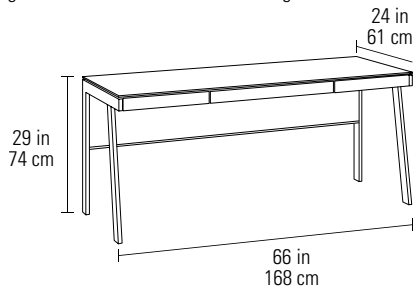

Dimensions 29H x 66 x 24 in | 74H x 168 x 61 cm
Top Capacity 75 lbs | 34 kg
Weight 131 lbs | 59 kg

6902 RETURN

- Connects to Sigma Desk 6901 to extend the workspace
- Creates a convenient space for cross-desk collaboration

Dimensions 29H x 42 x 18 in | 74H x 107 x 46 cm
Top Capacity 50 lbs | 23 kg
Weight 41 lbs | 19 kg

6903 COMPACT DESK

- Integrated system drawer front flips down for use with a keyboard and mouse
- Easy-access front and back panels tilt or remove for access to concealed wiring
- A wire management ledge provides space for a power strip and connections

Dimensions 29H x 48 x 24 in | 74H x 122 x 61 cm
Top Capacity 65 lbs | 30 kg
Weight 101 lbs | 46 kg

6907 MOBILE FILE PEDESTAL

- Three drawers are secured with one lock
- Two storage drawers and one letter/legal file drawer
- Pedestal rests on locking casters
- Designed to fit neatly under the Sigma Desk 6901

Dimensions 25.5H x 15.75 x 21 in | 64H x 40 x 53 cm
Weight 64 lbs | 29 kg

6916 LATERAL FILE CABINET

- Locking cabinet with two storage drawers and a file drawer
- File drawer can accommodate hanging letter and/or legal files
- Cabinet rests on locking casters