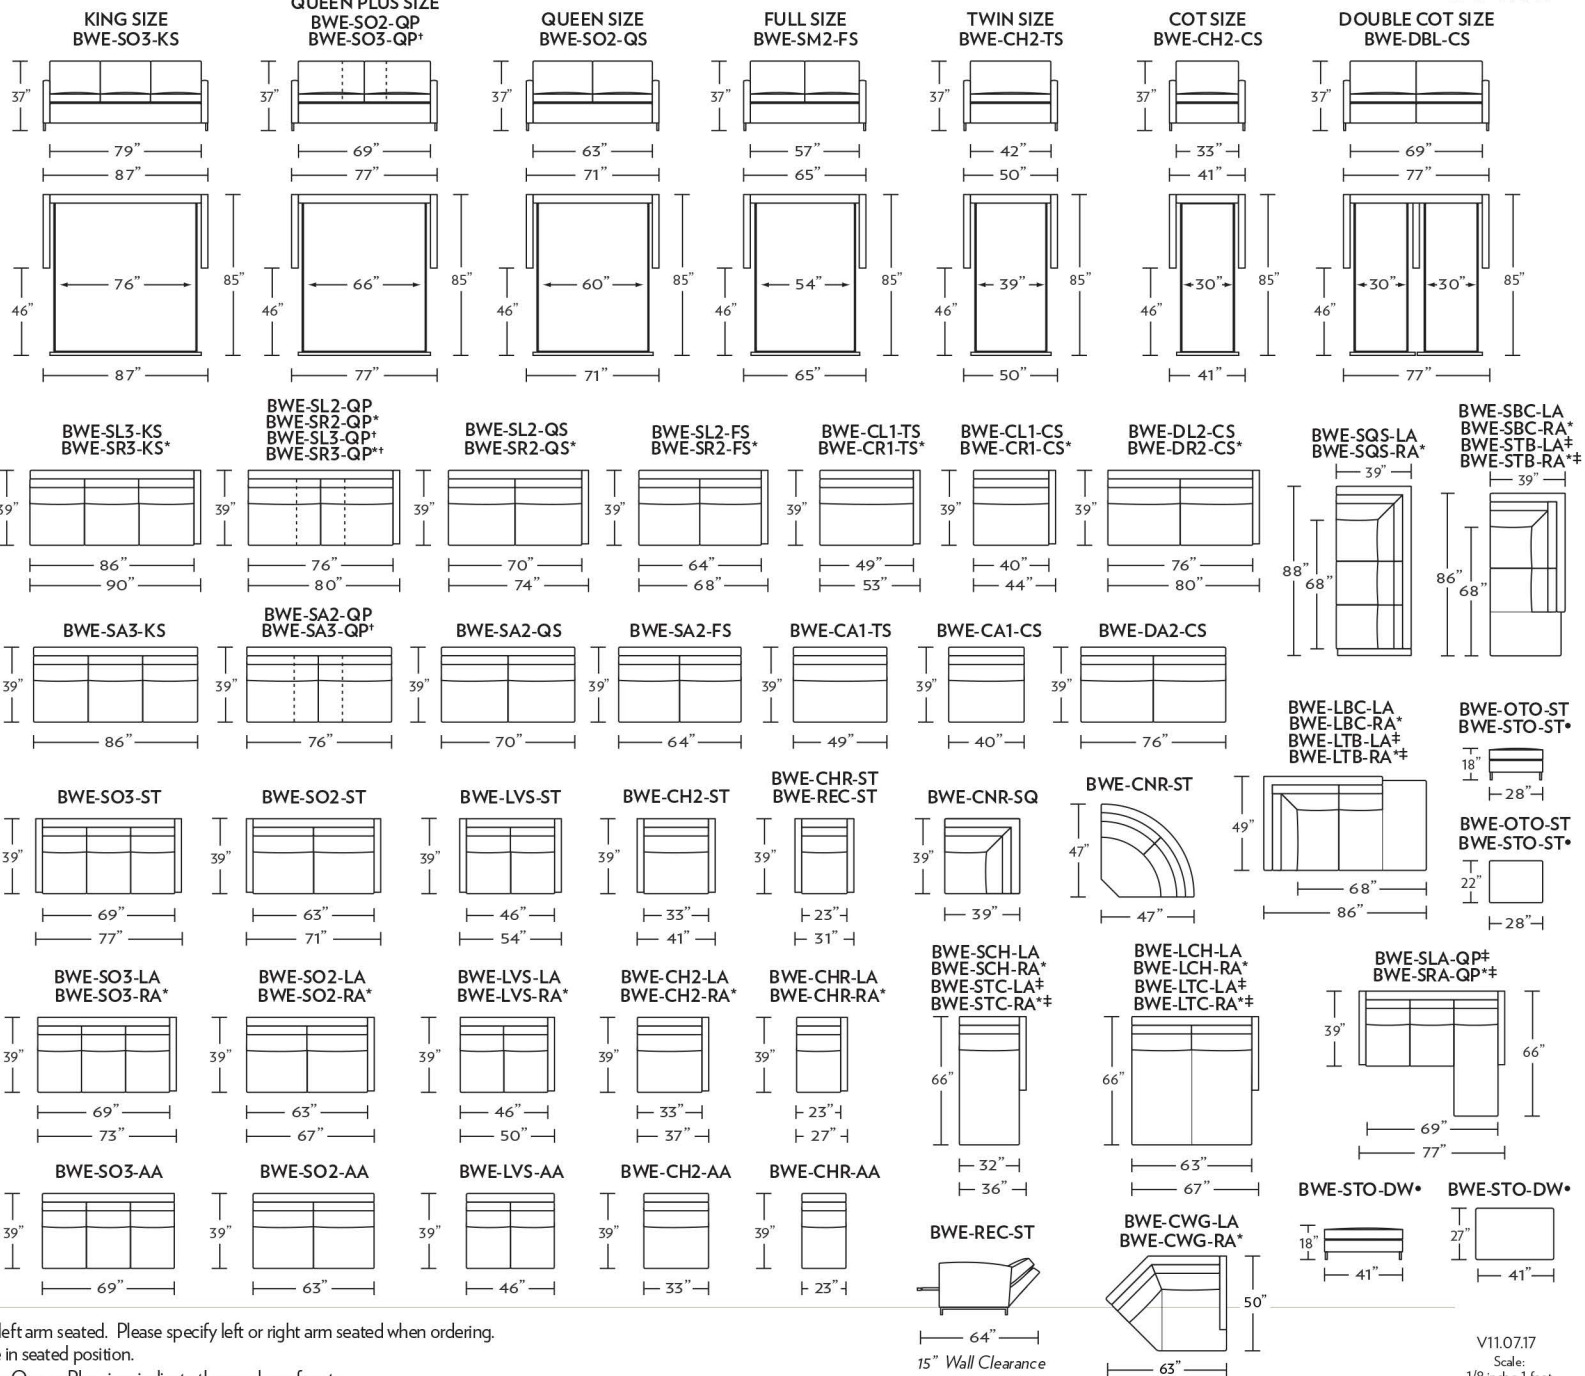

BOWIE

Standard Comfort Sleeper®

- Features:**
- Featuring the patented Tiffany 24/7™ platform sleep system
 - Room to stretch out with true 80 inches of bedroom-length sleeping surface
 - Ultimate comfort on four inches of plush, high-density foam mattress
 - Zero wall clearance
 - Quick-ship delivery
 - Single-needle top-stitch
 - High-density, high-resiliency foam seat cushions
 - Loose back and seat cushions
 - Lifetime warranty on frame
 - 10-year mechanism warranty
 - Brushed metal legs

Please use actual leather, fabric, Crypton®, Sunbrella® and Ultrasuede® swatches when specifying furniture as the colors shown may vary due to the printing process.

* Picture shows left arm seated. Please specify left or right arm seated when ordering. All orders are in seated position.

† Dotted lines for Queen Plus sizes indicate the number of seats. All dimensions are approximate and subject to change.

‡ Chaise lifts up to reveal hidden storage space. • Storage

15" Wall Clearance