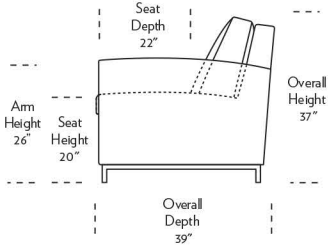

BOWIE

Standard Comfort Sleeper®

1. **Features:**
2. Featuring the patented Tiffany 24/7™ platform sleep system
   - Room to stretch out with true 80 inches of bedroom-length sleeping surface
   - Ultimate comfort on four inches of plush, high-density foam mattress
   - Zero wall clearance
   - Quick-ship delivery
   - Single-needle top-stitch
   - High-density, high-resiliency foam seat cushions
   - Loose back and seat cushions
   - Lifetime warranty on frame
   - 10-year mechanism warranty
   - Brushed metal legs

Mattress Options:

- Premier with Crypton® ticking
- Gel
- Tempur-Pedic®

Cushion Options:

- High-density, high-resiliency foam seat cushions encased in down and down back cushions available

Leg Options:

- Wood legs available in Acorn, Espresso or Walnut finish

Please use actual leather, fabric, Crypton®, Sunbrella® and Ultrasuede® swatches when specifying furniture as the colors shown may vary due to the printing process.

* Picture shows left arm seated. Please specify left or right arm seated when ordering. All orders are in seated position.

† Dotted lines for Queen Plus sizes indicate the number of seats. All dimensions are approximate and subject to change.

‡ Chaise lifts up to reveal hidden storage space. • Storage

15" Wall Clearance