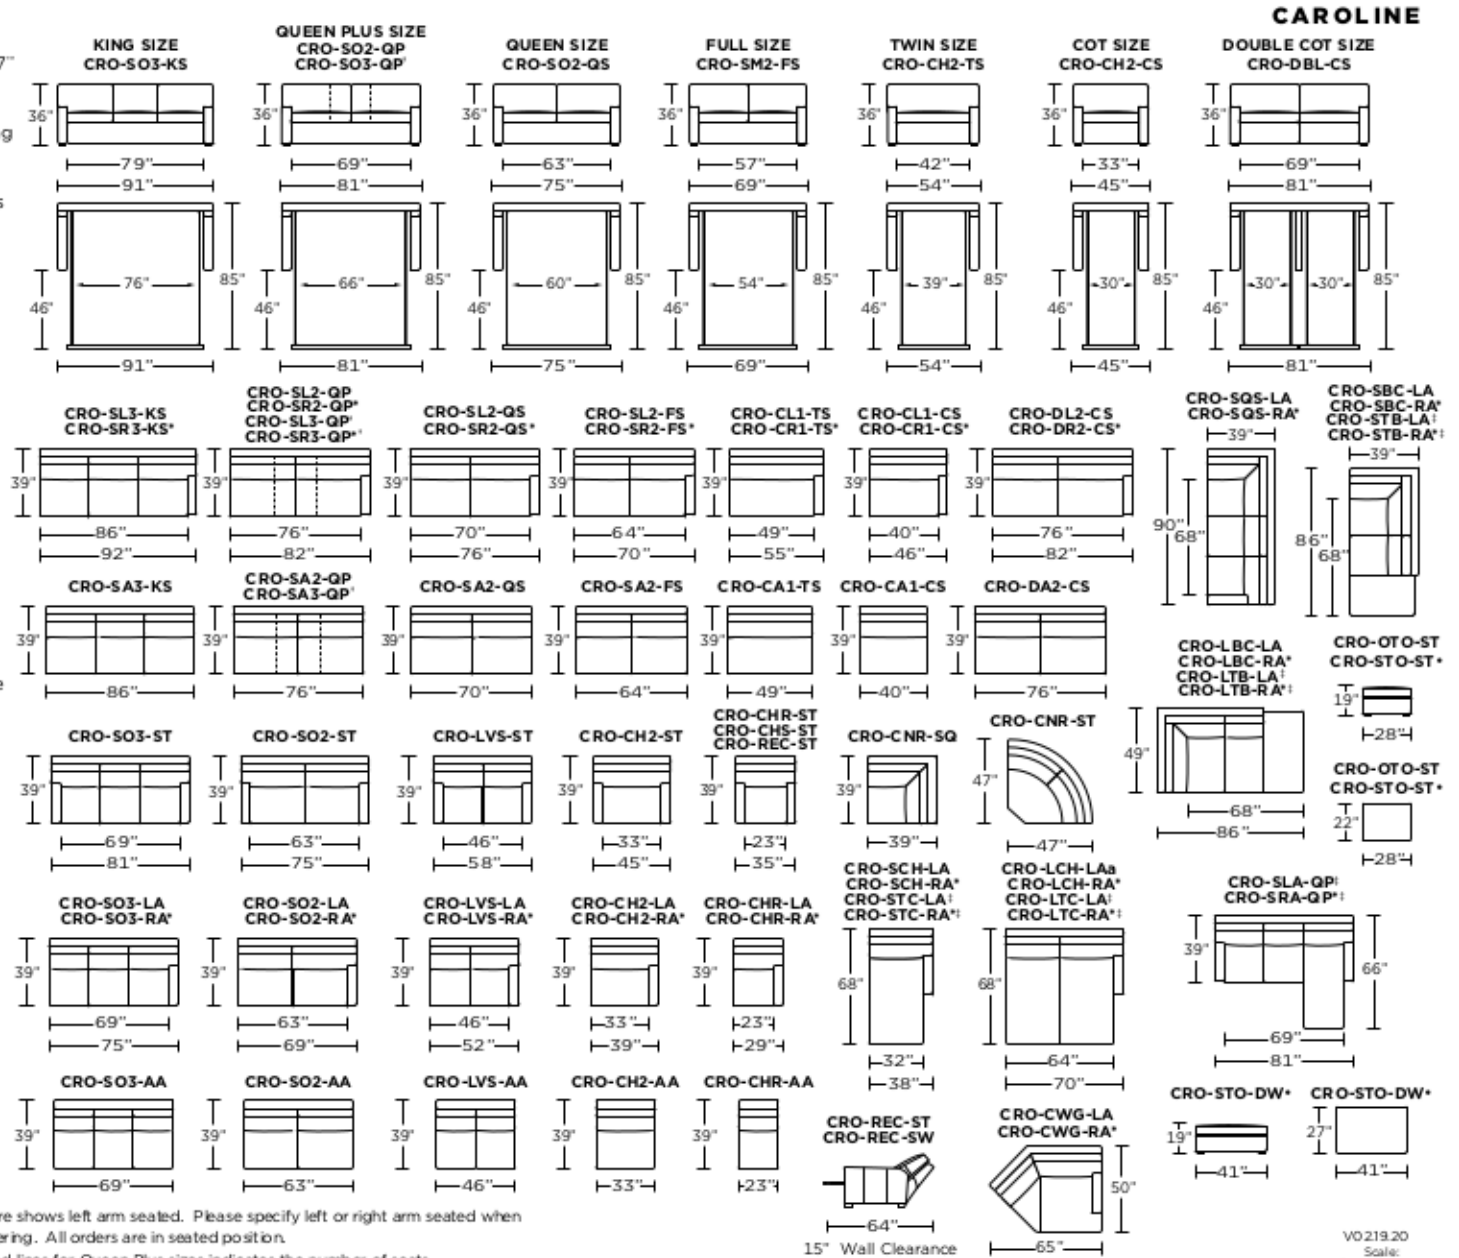

Standard Comfort Sleeper®

Features:

- Featuring the patented Tiffany 24/7™ platform sleep system
- Room to stretch out with true 80 inches of bedroom-length sleeping surface
- Ultimate comfort on five inches of plush, high-density foam mattress
- Under-sofa dust covers keeps dust and dirt from ever touching the mattress
- Zero wall clearance
- Quick-ship delivery
- Single-needle top-stitch
- High-density, high-resiliency foam seat cushions
- Loose back and seat cushions
- Lifetime warranty on frame
- 10-year mechanism warranty

Please use actual leather, fabric, Crypton™, Sunbrella™ and Ultrasuede™ swatches when specifying furniture as the colors shown may vary due to the printing process.

* Picture shows left arm seated. Please specify left or right arm seated when ordering. All orders are in seated position.
 † Dotted lines for Queen Plus sizes indicates the number of seats.
 ‡ All dimensions are approximate and subject to change.
 † Chaise lifts up to reveal hidden storage space. • Storage

Tiffany 24/7™ Convertible mechanism, U.S. Patents #6904628, #8893323, #9468303, #9668585. Additional patents pending.

VO219.20
Scale: 1/8 inch = 1 foot