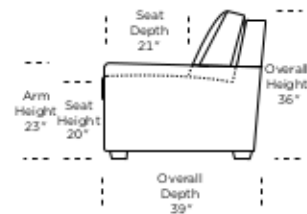

Standard Comfort Sleeper®

Features:

- Featuring the patented Tiffany 24/7™ platform sleep system
- Room to stretch out with true 80 inches of bedroom-length sleeping surface
- Ultimate comfort on five inches of plush, high-density foam mattress
- Under-sofa dust covers keeps dust and dirt from ever touching the mattress
- Zero wall clearance
- Quick-ship delivery
- Single-needle top-stitch
- High-density, high-resiliency foam seat cushions
- Loose back and seat cushions
- Lifetime warranty on frame
- 10-year mechanism warranty

Please use actual leather, fabric, Crypton™, Sunbrella™ and Ultrasuede™ swatches when specifying furniture as the colors shown may vary due to the printing process.

* Picture shows left arm seated. Please specify left or right arm seated when ordering. All orders are in seated position.
 † Dotted lines for Queen Plus sizes indicates the number of seats.
 ‡ All dimensions are approximate and subject to change.
 † Chaise lifts up to reveal hidden storage space. • Storage

Tiffany 24/7™ Convertible mechanism, U.S. Patents #6904628, #8893323, #9468303, #9668585. Additional patents pending.

VO219.20
Scale: 1/8 inch = 1 foot