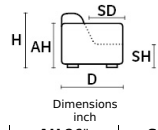

GLAMOUR

D 38" | H 35" | AH 26" | SH 19" | SD 23"

TECHNICAL DESCRIPTION

SPECIAL STITCH: Type "D" available as option
 THICK STITCH: Not Available
 STRUCTURE: Hardwood frame with metal insert for extra strength
 SEAT/BACK SUSPENSION: Reinforced elastic webbing