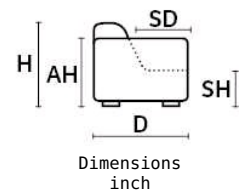

MORFEO

D 44" | MD 71" | H 35" | AH 26" | SH 19" | SD 22" | MH 41"

TECHNICAL DESCRIPTION

THICK STITCH: Available
STRUCTURE: Hardwood frame for extra strenght
SPRING SYSTEM: Reinforced elastic webbing
SEAT/BACK CUSHIONS: Ecologic open cell polyurethane foam covered with a layer of dacron wadding

MECHANISMS: Each seat has two separate motors, one for the headrest and one for the footrest
BATTERY PACK: Available
USB PORT: Available as option
TRAY: Wooden matt black finishing, upon request on consolle
FOOT OPTION # 1 : Stainless steel feet
FOOT OPTION # 2 : Metal feet bronze finish

MAXI SEAT (VERSION OF THE GROUP HAVE THE SAME SEAT WIDTH)