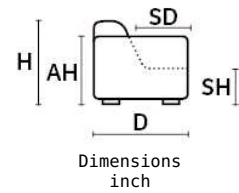

MORFEO

D 44" | MD 71" | H 35" | AH 26" | SH 19" | SD 22" | MH 41"