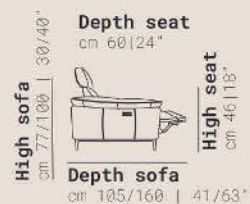

PIAZZA

The *Piazza* modular system is a real tool for designing the most diverse living solutions, combining a style that goes beyond time with an exceptional level of comfort and ergonomics, thanks to the soft feather padding and the ability to adjust the inclination of the body. The visible stitching of the upholstery is a detail of craftsmanship that enriches the entire creation.

Le système modulaire Brignac est un véritable outil pour concevoir les solutions d'habitation les plus diverses, associant un style qui traverse le temps à un niveau de confort et d'ergonomie exceptionnel, grâce au rembourrage moelleux en plumes et à la possibilité de régler l'inclinaison du corps. La couture apparente du rembourrage est un détail d'artisanat qui enrichit l'ensemble de la création.

DATA SHEET

Padding

Seat: Foam
Back: Foam
Arms: Feather
Backrest: Foam

Frame

Particle board: 30%
Multilayer: 25%
Fir: 20%
Masonite: 25%

Suspension System

Seat: Springs
Back: Webbing

Other features

Seat: Fixed
Back: Fixed
Arms: Fixed
Backrest: Fixed

Legs

The legs finishes are available according to our colour palettes.