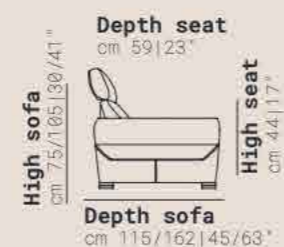

PONTE

The elements of the *Ponte* system make up an extremely large and versatile modular system, capable of giving shape to the most diverse solutions and compositions: from the single armchair to the large linear or corner sofa, in compact environments or in wide and prestigious living spaces. The possibility of adjusting the backrests and the position of the body contributes to the comfort and personalization of the whole.

Les éléments du système Ponte constituent un système modulaire extrêmement vaste et polyvalent, capable de donner forme aux solutions et compositions les plus diverses : du fauteuil simple au grand canapé linéaire ou d'angle, dans des environnements compacts ou dans des espaces de vie vastes et prestigieux. La possibilité de régler les dossiers et la position du corps contribue au confort et à la personnalisation de l'ensemble.

DATA SHEET

Padding

Seat: Foam
Back: Foam
Arms: Foam

Frame

Particle board: 20%
Multilayer: 35%
Fir: 35%
Masonite: 10%

Suspension System

Seat: Webbing
Back: Masonite

Other features

Seat: Fixed
Back: Fixed
Arms: Fixed

Legs

The legs finishes are available according to our colour palettes.